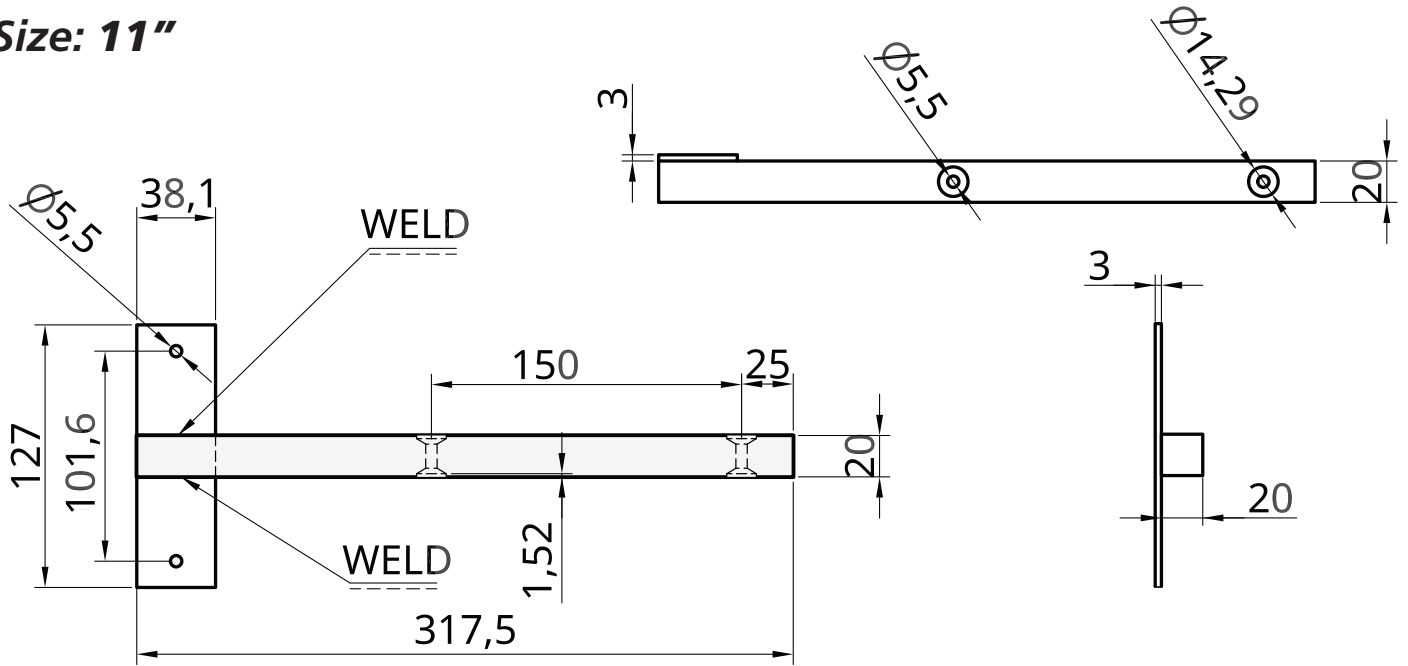

# SpeedBrace T-Brace

SPECS

DIMENSIONS ARE IN MILLIMETERS

Size: 11"

Size: 16"